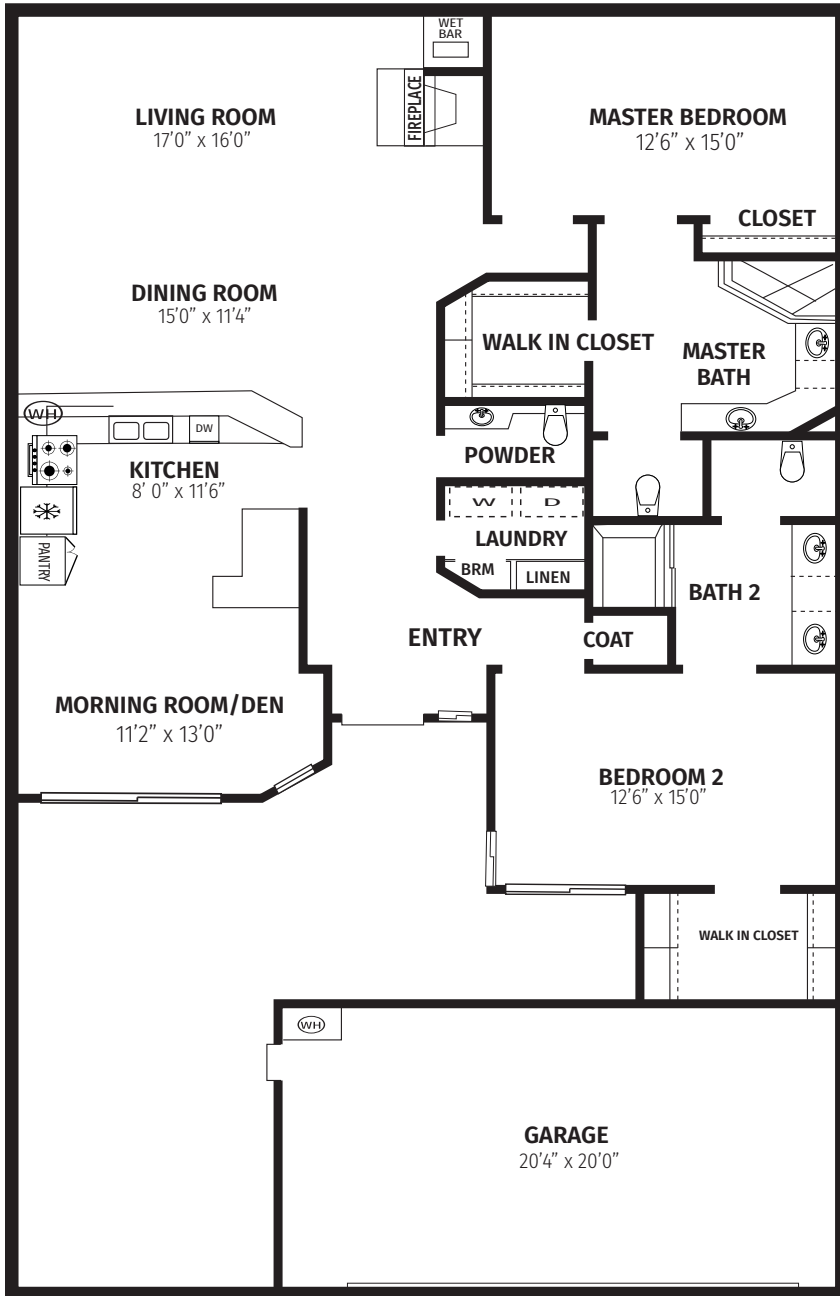

Austin (AU) 1,819 SF

141 Old Ranch Road, Palm Desert, CA 92211
www.lakescc.com

Carter and Company is a licensed real estate broker and abides by Equal Housing Opportunity laws. All material presented herein is intended for informational purposes only. Information is compiled from sources deemed reliable but is subject to errors, omissions, changes in price, condition, sale, or withdrawal without notice. No statement is made as to accuracy of any description. All measurements and square footages are approximate. This is not intended to solicit property already listed. Nothing herein shall be construed as legal, accounting or other professional advice outside the realm of real estate brokerage.